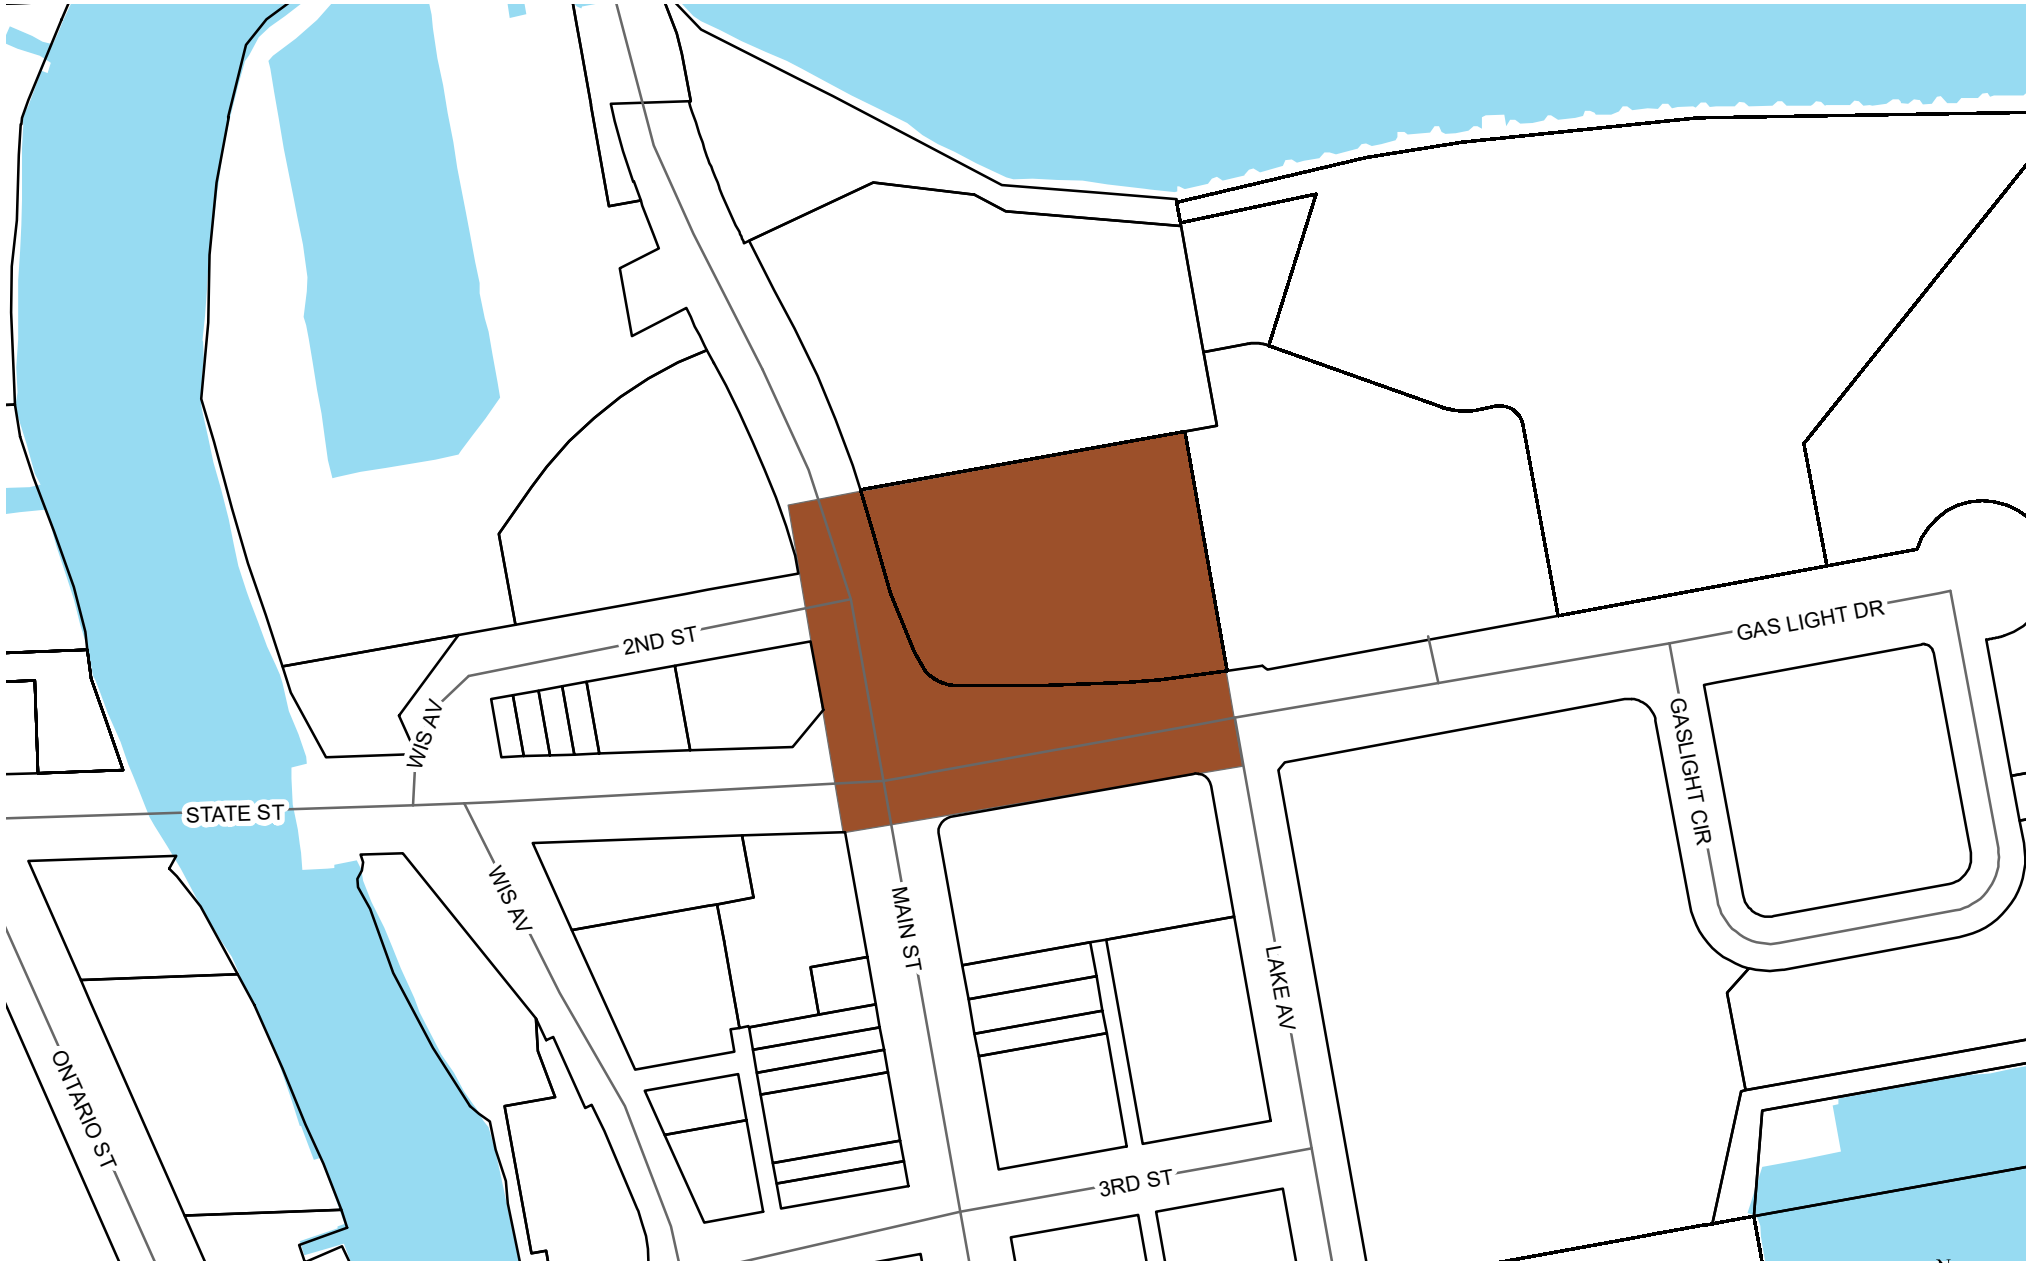

Tax Increment District 13

Property Boundary TID 13 State and Main

0 100 200 400 Feet