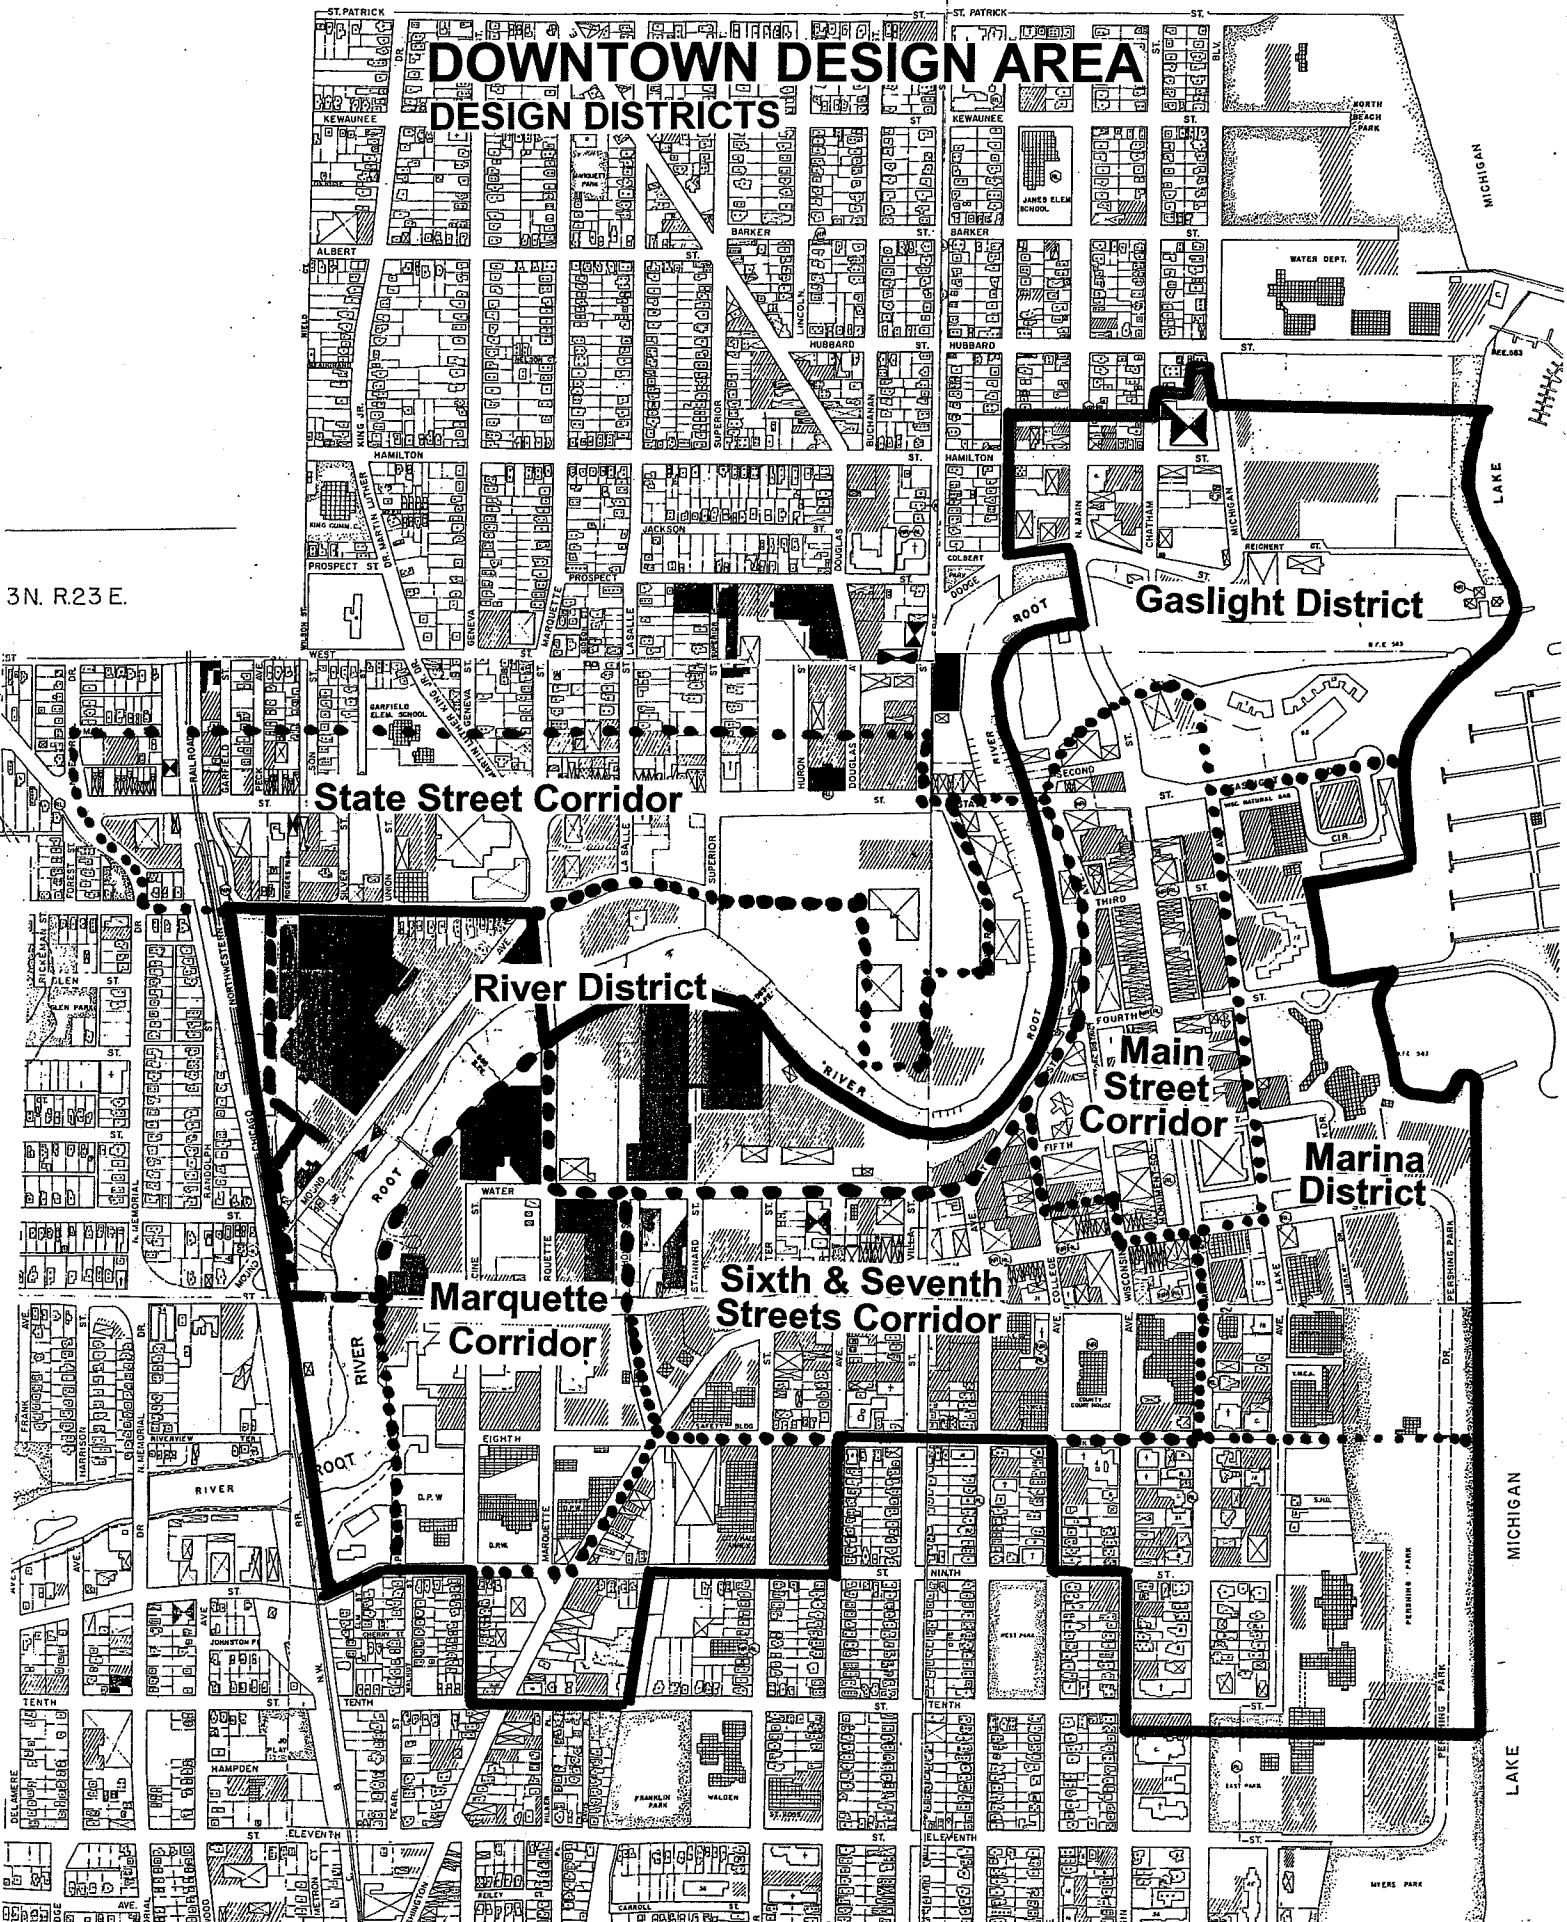

DOWNTOWN DESIGN AREA DESIGN DISTRICTS

3N. R.23 E.

State Street Corridor

River District

Gaslight District

Main Street Corridor

Marina District

Marquette Corridor

Sixth & Seventh Streets Corridor

MICHIGAN LAKE